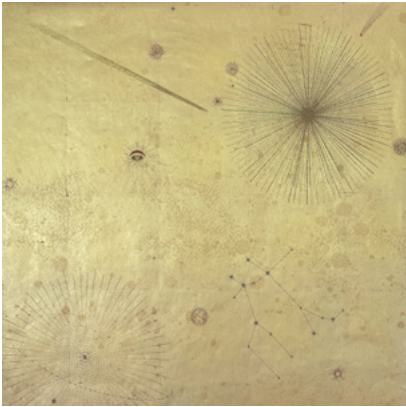

Calico

SUPERNOVA

Tear Sheet

Supernova is a journey through space and time

ASTRAL

COSMIC

INFINITY

PASSAGE

CONTENT
Type II Vinyl

PANEL WIDTH
51" / 1295 mm trimmed

PANEL HEIGHT
132" / 3353 mm standard
192" / 4877 mm extended

REPEAT
Non-repeating

STOCK
Made to order

LEAD TIME
4 weeks to print

MINIMUM
1 panel

PRICE
Available upon request

DISCLAIMER
Refer to our website to see the full mural artwork. Reference the physical sample for color and texture. Panel maps represent mural artwork only.