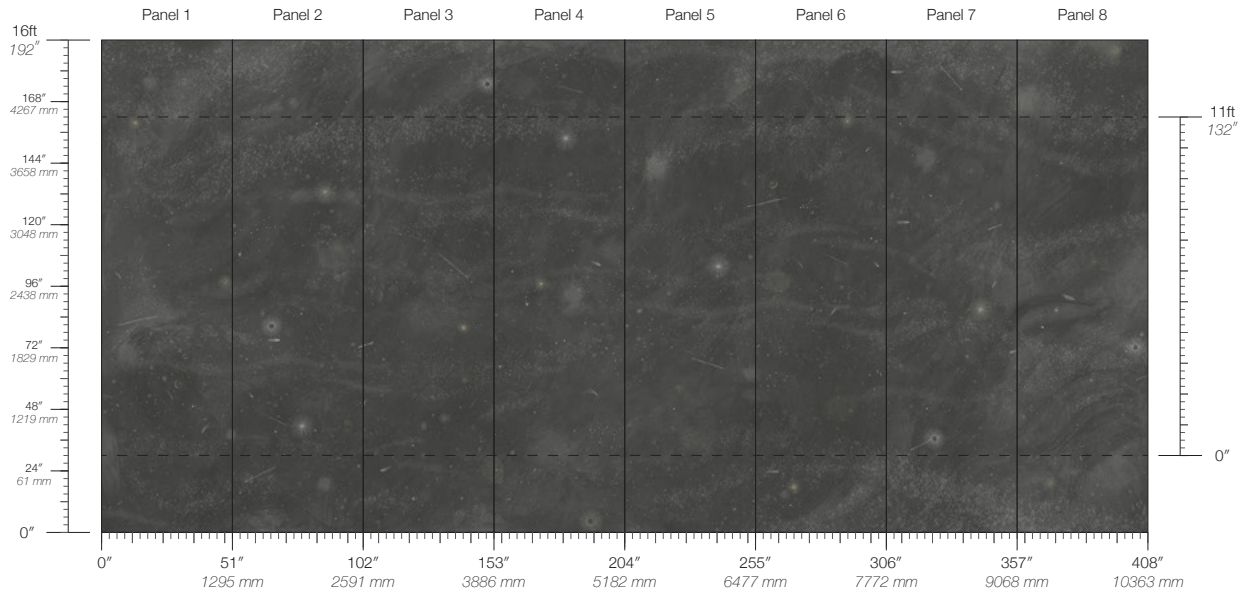

Supernova Portal

Suitable for residential and commercial projects

COLOR
Portal

ITEM
7346

CONTENT
Type II Vinyl

PANEL WIDTH
51" / 1295 mm trimmed

PANEL HEIGHT
132" / 3353 mm standard
192" / 4877 mm extended

REPEAT
Non-repeating

STOCK
Made to order

LEAD TIME
4 weeks to print

MINIMUM
1 panel

PRICE
Available upon request

ORIGIN
USA

DETAILS
Custom options available

ENVIRONMENTAL
Recycled Content
Phthalate Free
Low VOC
HPD Available

SPECS
Commercial Vinyl face
Non-woven backing
20 oz per linear yard
620 g per linear meter
Smooth reflective metallic texture

TESTING
(US) ASTM E84 Adhered Class A
(EU) EN 15102 Class B, s2
(CN) CAN/ULC-S102.2 Class A
CCC-W-408D Type II
WA Specification W-101 Type II

MAINTENANCE
Water-based cleanser

CONTACT
sales@calicowallpaper.com
+1 718 243 1705
57 Lispenard Street
New York, NY 10013 USA

DISCLAIMER
Refer to our website to see the full mural artwork. Reference the physical sample for color and texture. Panel maps represent mural artwork only.